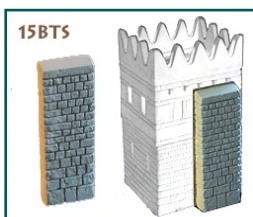

**15TOW-A**  
Ancient Near East in-line tower. Two parts model designed to hold a 40mm square base on top.

**15HUT**  
Small round stone huts like these were used by nearly every population living in mediterranean Europe.

**15WAL-A**  
Straight wall section for Ancient Near East fortified towns and fortresses. This two parts model is 120mm long.

**15TRY**  
Small town house. The less wealthy abitants of ancient dwellings lived in simple single floor housing like these.

**15GAT-A**  
Straight in-line wall gate section for Ancient Near East. Five parts model 120mm long, the entrance is 40mm wide.

**15STB**  
Small enclosed stable. Good horses were reserved to the very richest of citizen and the military, and well cared for.